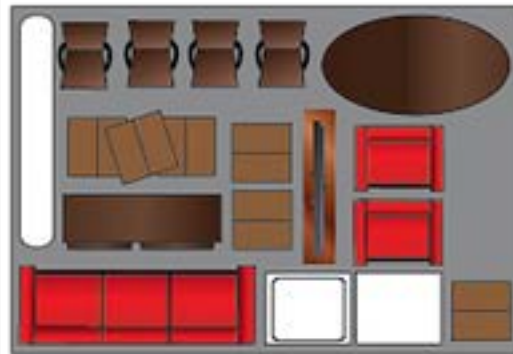

****Market Square Warehouses (East Dublin)****

517 Central Drive

5 x 10 - \$60.00 10 x 10 - \$75.00 10 x 15 - \$90.00 10 x 20 - \$100.00

All rates are subject to change. The information contained in this document is reliable but not guaranteed.

5 x 10
(50 sq. ft.)

PICTURE A LARGE WALK-IN CLOSET

Will hold a small 1 bedroom apartment or 100 file boxes. Good for furniture items, boxes, file cabinets etc.

10 x 10
(100 sq. ft.)

PICTURE AN AVERAGE BEDROOM

Will hold a large 1 bedroom apartment or 3 rooms of furniture. Good for a few couches, an entertainment center, desks, mattresses, and cabinets.

10 x 15
(150 sq. ft.)

PICTURE A LARGE BEDROOM

Will hold a 2 bedroom apartment or 4 rooms of furniture. Good for a living room set, bedroom set, dressers, boxes and other large furniture.

10 x 20
(200 sq. ft.)

PICTURE A SMALL 1-CAR GARAGE

Will hold a standard car with small home furnishings and personal items. Good for vehicles and small furniture items or for multiple bedroom sets, large furniture and large appliances.